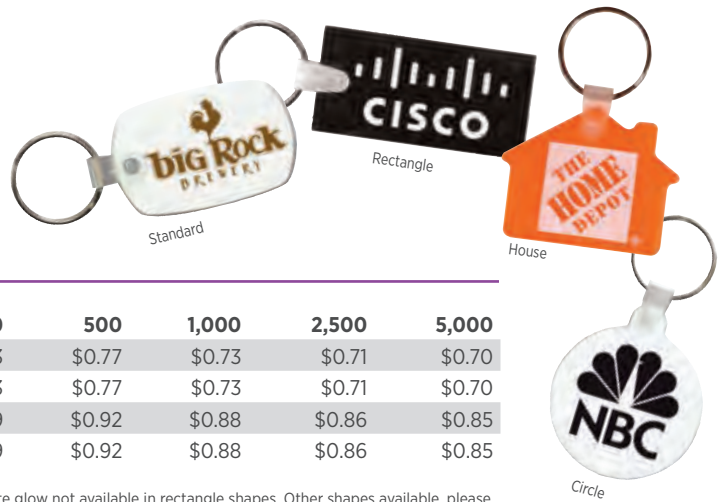

Acrylic Key Tags

Item Number	Shape	Size	Imprint	100	250	500	1,000
VKF-1220-NPP4	Square	1½" x 1½"	Full Color	$1.34	$0.80	$0.63	$0.54
VKF-1230-NPP4	Convex Rectangle	1¾" x 2½"	Full Color	$1.34	$0.80	$0.63	$0.54
VKF-1232-NPP4	Flat Rectangle	1¾" x 2½"	Full Color	$1.34	$0.80	$0.63	$0.54
VKF-1235-NPP4	Oval	1½" x 2½"	Full Color	$1.34	$0.80	$0.63	$0.54
VKF-1240-NPP4	Heart	2½"	Full Color	$1.34	$0.80	$0.63	$0.54
VKF-1245-NPP4	House	2¼"	Full Color	$1.34	$0.80	$0.63	$0.54
VKF-1250-NPP4	Round	1¾"	Full Color	$1.34	$0.80	$0.63	$0.54

(T) Prices effective January 1, 2014. Price per Key Tag. Production time: 12 working days.

Imprint Area: Standard: 1½"W x 1¼"H, **Rectangle:** 2"W x 1"H,

Circle: 1½" D, **House:** 1½"W x 1¼"H

Imprint Colors: Black, white, red, light blue, medium blue, dark blue, light green, medium green, dark green, brown, purple, yellow, teal, orange, maroon, gold, athletic gold, silver

Price Includes: 1 color silk-screened imprint on one side