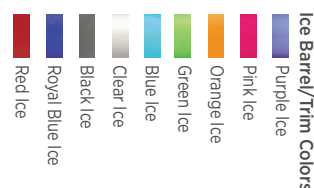

BIC Clic Stic Pen & BIC Clic Stic Ice Pen

Item Number	Imprint	300	500	1,000	2,500
VPP-CS-NPP4	1 Color	$0.70	$0.66	$0.63	$0.62
VPP-CSI-NPP4	1 Color	$0.84	$0.80	$0.77	$0.76
Add'l Color	Max. 3	$0.15	$0.15	$0.15	$0.15

(T) Prices effective January 1, 2014. Price per pen. Production time: 7 working days.