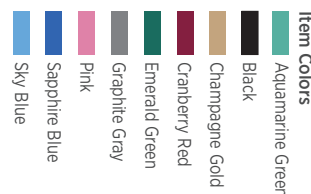

Item Number:	Imprint	50	250	500	1,000
VPP-P4279-NPP4	Engraved	$2.38	$1.64	$1.45	$1.40

(T) Prices effective January 1, 2014. Price per pen. Production time: 7 working days.

Imprint Area: 2½"W x ¼"H

Features: Retractable action;
blue or black ink medium point

Imprint Colors: Laser Engraved in Silver

Logo Charge: $31.00 (T)

Price Includes: Up to five lines (36 characters
per line) *Script*, Times Roman, or Modern, or a logo
and 2 lines of copy

Artwork: Submit art as vector art only.
Raster art is not accepted.

Item Number:	Imprint	50	250	500	1,000
VPP-59497-NPP4	Engraved	$1.98	$1.49	$1.30	$1.20

(T) Prices effective January 1, 2014. Price per pen. Production time: 7 working days.

Imprint Area: 1¾"W x ¼"H

Features: Retractable Action; blue or black ink

Imprint Colors: Laser engraved in white

Logo Charge: $31.00 (T)

Price Includes: Up to five lines (36 characters
per line) using *Commercial Script*, Times Roman, or
Arial, or a logo and 2 lines of copy

Artwork: Submit art as vector art only.
Raster art is not accepted.