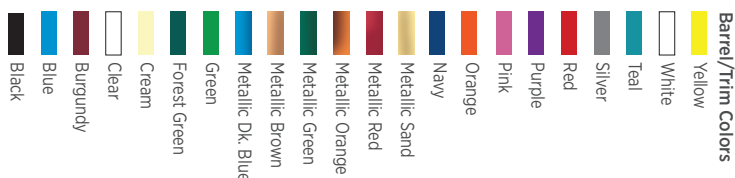

BIC Clic Stic Pen & BIC Clic Stic Ice Pen

Item Number	Imprint	300	500	1,000	2,500
VPP-CS-NPP4	1 Color	$0.70	$0.66	$0.63	$0.62
VPP-CSI-NPP4	1 Color	$0.84	$0.80	$0.77	$0.76
Add'l Color	Max. 3	$0.15	$0.15	$0.15	$0.15

(T) Prices effective January 1, 2014. Price per pen. Production time: 7 working days.