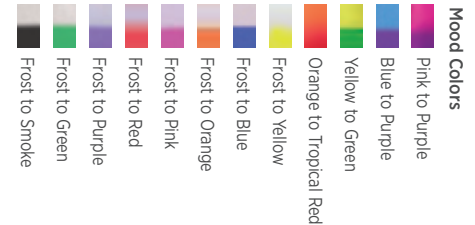

17 oz Mood Cup

Item Number	Imprint	250	500	1,000	2,500
VCU-71117-NPP4	1 Color	$1.16	$1.11	$0.98	$0.91
VCU-807111-NPP4	Full Color 1 Side	$2.01	$1.95	$1.85	$1.80
VCU-827111-NPP4	Full Color 2 Side	$2.76	$2.71	$2.62	$2.56
VCU-837111-NPP4	Full Color Wrap	$3.23	$3.17	$3.08	$3.02