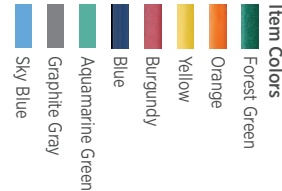

Round Stic Color: Choose one barrel color and one trim color

Imprint Colors: Athletic gold, black, brown, burgundy, charcoal gray, cream, dark teal, forest green, gold, green, magenta, maroon, navy blue, orange, pink, process blue, purple, red, reflex blue, royal blue, teal, white, yellow, teal, **Metallics:** silver, copper, green, blue, magenta

Pens

Imprint area: 1¼"W x ½"H
Features: click action with rubber grip, screen printed, silver and black trim
Logo charge: \$31.00 (T)
Writing color: medium point, black or blue
Imprint colors: white, black, silver
Price includes: Up to 4 lines of copy FREE in Artison, Times, or Helvetica
Artwork: Submit art as vector art only. Raster art is not accepted.

Action Pen

Item Number	Imprint	250	500	1,000
VPP-59269-NPP4	1 Color	\$0.90	\$0.85	\$0.80

(T) Prices effective January 1, 2014. Price per pen. Production time: 10 working days.

Imprint area: 1¼"W x ¾"H
Features: Ergonomic Barrel
Writing color: black ink only
Item colors: white with trim: Black, blue, green, red
Imprint colors: screen printed to match trim
Price includes: up to 4 lines of copy FREE in: Script, Times, or Helvetica
Artwork: submit art as vector art only. Raster art is not accepted.

Ergo Classic Click Pen

Item Number	Imprint	250	500	1,000	2,500
VPP-59448-NPP4	1 Color	\$0.64	\$0.55	\$0.52	\$0.49

(T) Prices effective January 1, 2014. Price per pen. Production time: 7 working days.

Barrel Imprint Area: 1½"W x ⅝"H
Clip Imprint Area: 1½"W x ⅝"H
Writing Colors: Roller ball, fine point .7mm, black or blue
Imprint Colors: Athletic gold, black, brown, burgundy, charcoal gray, cream, dark teal, forest green, gold, green, magenta, maroon, navy blue, orange, pink, process blue, purple, red, reflex blue, royal blue, teal, white, yellow. **Metallics:** silver, copper, green, blue, magenta
Price Includes: 1 color cap or barrel imprint. Imprint is on the cap unless otherwise specified