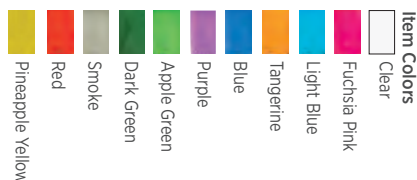

16 oz Acrylic Tumbler with Straw

Item Number	Imprint	48	144	288	576
VBG-AOL16-NPP4	1 Color	$4.59	$3.86	$3.65	$3.55

(T) Prices effective January 1, 2014. Price per tumbler. Production time: 9 working days.

Imprint Area: 2¾" W x 2¾"H

Item Dimensions: 3⅝" W x 6⅞"H

Item Color: Clear

Features: Does not sweat! No more broken glass, keeps bugs out and no more spills!

Imprint Colors: Black, brown, blue, burgundy, dark green, gold, green, grey, light blue, orange, purple, red, silver, white, yellow

Price Includes: 1 color silk-screened imprint on one side