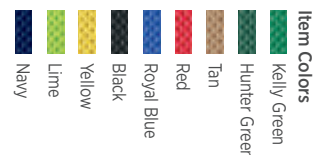

Reusable Grocery Bags

Item Number	Size	100	300	500	1,000	2,000
VGB-13714-NPP4	Small	$2.13	$1.80	$1.73	$1.68	$1.65
VGB-13101-NPP4	Large	$2.25	$1.92	$1.85	$1.80	$1.78
2nd side or 2nd color		$0.57	$0.57	$0.57	$0.57	$0.57