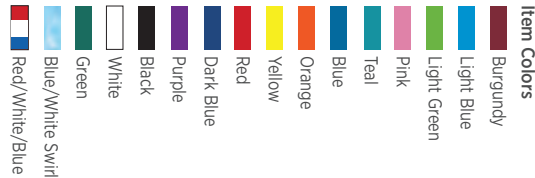

Wristbands & Lanyards

Item Dimensions: 3¾"W x ½"H

Imprint Area: 3"W x 5/16"H

Font: **Bookman Bold**, Arial Black, **Franklin Gothic Heavy**,

Cooper Black, *Script*

Price Includes: 1 line of engraved copy

Silicone Wristbands

Item Number	Imprint	50	100	250	500	1,000
VWB-AEWRB-NPP4	Engraved	$2.65	$1.84	$1.35	$1.18	$1.10

(T) Prices effective January 1, 2014. Price per wristband. Production time: 12 working days.