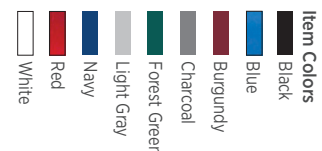

BIC Grip Roller

Item Number	Imprint	300	500	1,000	2,500
VPP-GR-NPP4	1 Color	$1.21	$1.17	$1.14	$1.12
Add'l Color/Location	Max. 4	$0.15	$0.15	$0.15	$0.15

(T) Prices effective January 1, 2014. Price per pen. Production time: 7 working Days.