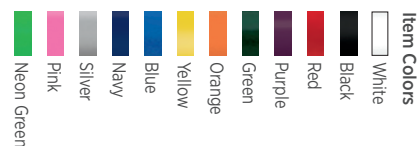

Eco Friendly
The product is made from recyclable materials and/or printed with eco friendly inks

Imprint Area: 4"W x 3/4"H

Features: Wood barrel, gold ferrule, white eraser and #2 graphite lead

Imprint Colors: Athletic gold, black, brown, burgundy, charcoal gray, cream, dark teal, forest green, gold, green, magenta, maroon, navy blue, orange, pink, process blue, purple, red, reflex blue, royal blue, teal, white, yellow, teal. **Metallics:** silver, copper, green, blue, magenta

Price Includes: 1 color barrel imprint

BIC Solid Color Pencil

Item Number	Imprint	500	1,000	2,500	5,000	10,000
VPP-BPS-NPP4	1 Color	\$0.30	\$0.28	\$0.26	\$0.25	\$0.24
Add'l Color	Max. 2	\$0.15	\$0.15	\$0.15	\$0.15	\$0.15

Item (Barrel/Trim) Colors: Choose one barrel color and one trim color

Imprint Colors: Athletic gold, black, brown, burgundy, charcoal gray, cream, dark teal, forest green, gold, green, magenta, maroon, navy blue, orange, pink, process blue, purple, red, reflex blue, royal blue, teal, white, yellow, teal. **Metallics:** silver, copper, green, blue, magenta