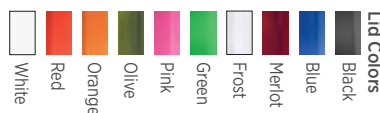

10 oz Wine Tumbler